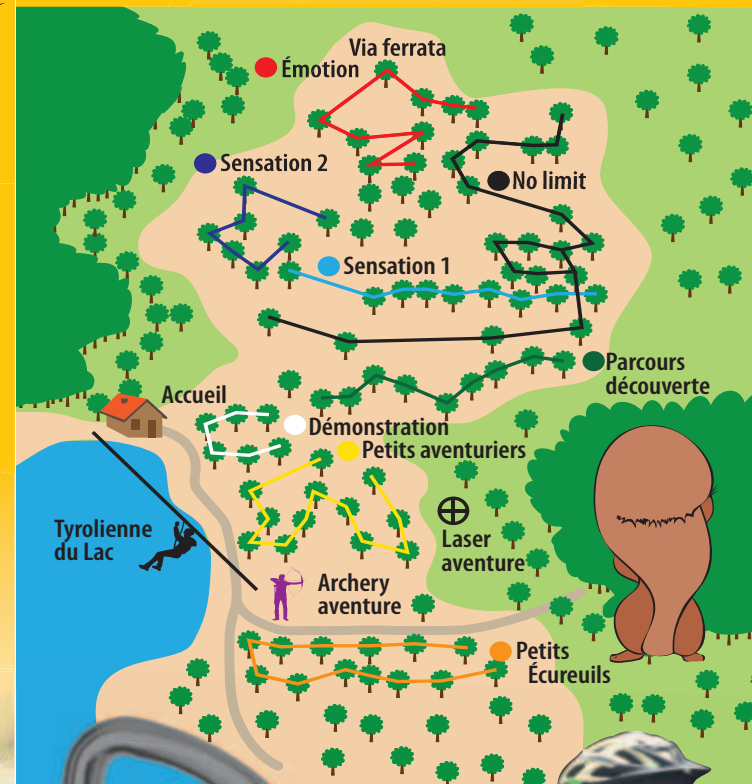

Le site le plus branché de la région

Come discover the tree course, the zip line of the lake, the Via Ferrata and the Nautical Activities of the beautiful lake of Kruth-Wildenstein, in the middle of the South Vosges!

TREE CLIMBING + ZIP LINE OF THE LAKE :

Monkey bridge, Zip line above the lake of Kruth and jump with a rope to test your stability!

LASER ADVENTURE :

Fun and trendy activity, the laser game is an activity comparable to paintball. With the laser game, no untimely noises, no impact, no need to stock up on logs and no protection required. Just keep the fun of the game!

SCHOOL OUTPUT 3-17 YEARS OLD

Climbing session or multi-activity day, the Parc Arbre Aventure gives your output end-of-the-year an air of adventure!

SECURITY

The continuous lifeline is a belaying system for tree climbing. It is attached from the start and no longer unhooked before returning to the ground. This guarantees maximum security. After a complete briefing, each participant evolves independently under his own responsibility with the advice of our instructors on the ground.

SECURITY
CONTINUOUS LIFELINE : YOU ARE ATTACHED FROM THE START AND NO LONGER UNHOOKED BEFORE RETURNING TO THE FLOOR ... 100% SAFETY

PARK MAP

normes afnor:
NF EN 15567-2
NF EN 15567-1

Access to the park and its facilities implies the full acceptance of the rules of procedure, available on request. Always remember to book, schedules are subject to change depending on the weather.