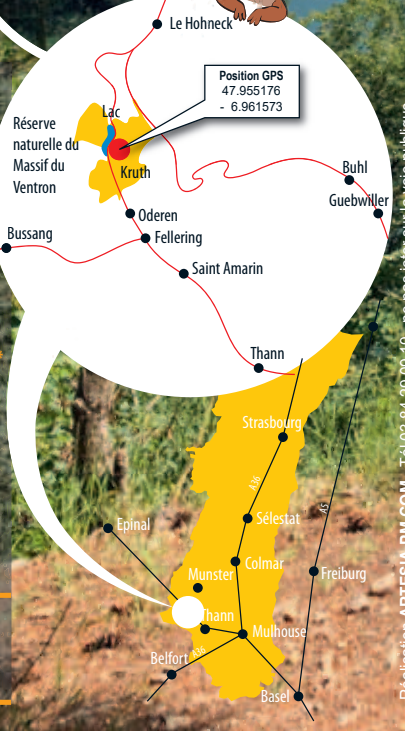

Réalisation ARTESIA-PM.COM - Tél 03 84 29 09 19 - ne pas jeter sur la voie publique

CLIMBING IN THE TREES + ZIP LINE OF THE LAKE
MOUNTAIN BIKE AND e-MOUNTAIN BIKE
(electric assistance)
ESCAPE GAME
THE RIDDLE CHEST
LASER'ADVENTURE
BUNGY ADVENTURE
NAUTICAL ACTIVITIES

LAC
de Kruth Wildenstein
Base multiloisirs