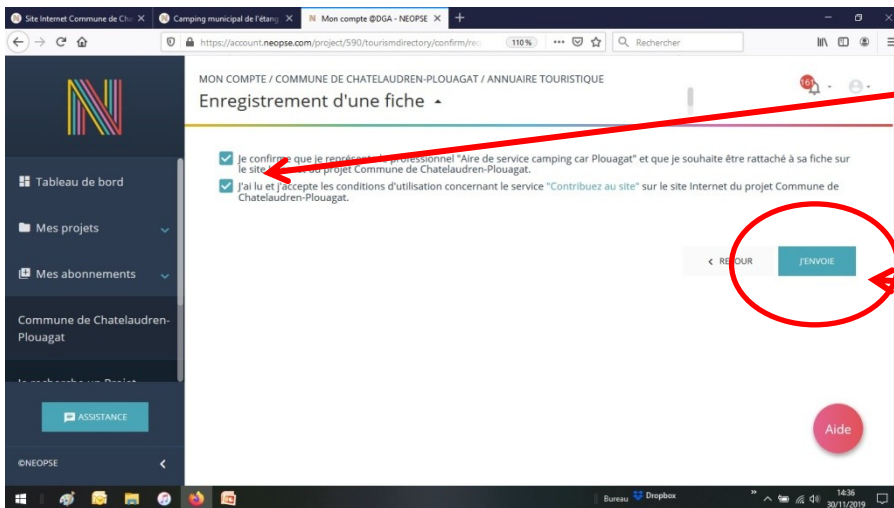

Validez les conditions
d'utilisation

A la validation de votre
compte vous recevrez une
confirmation