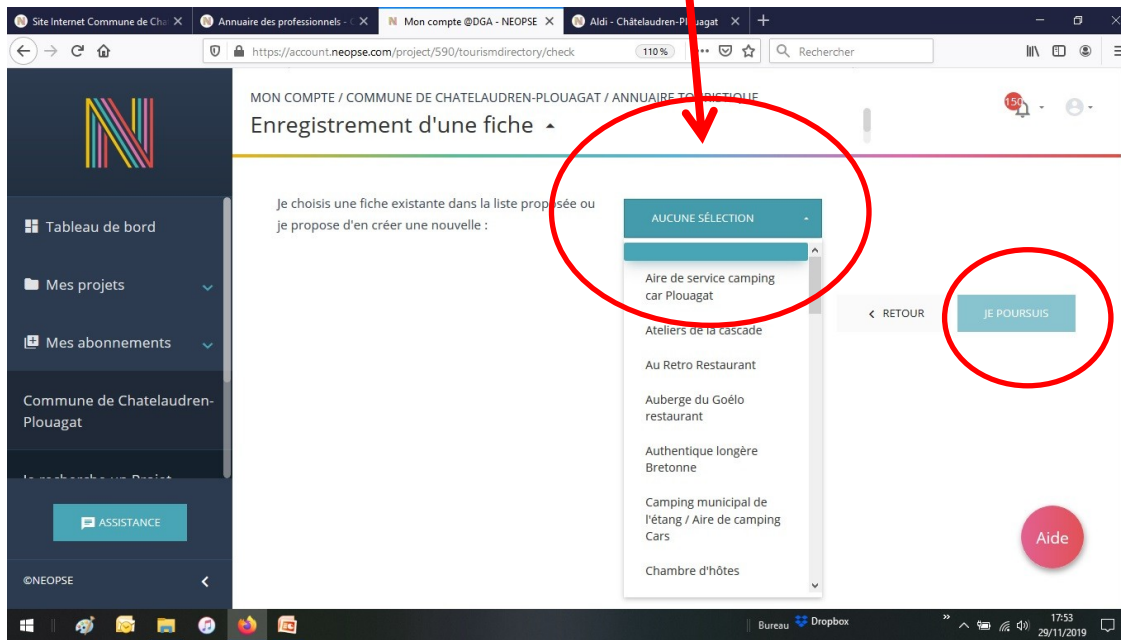

Sélectionnez votre fiche existante
Puis je poursuis

Puis je poursuis